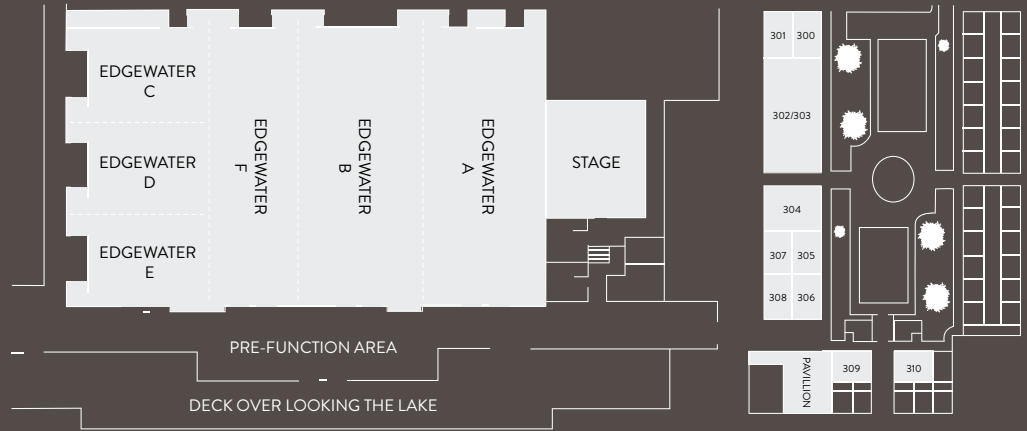

# MEETING & BANQUET FACILITIES

Our meeting and banquet facilities include over 50,000 square feet of flexible space. The largest of our 16 meeting rooms, the Edgewater Ballroom & Stage can accommodate up to 1,930 people in a theatre format.

## CAPACITY CHART

ROOM NAME	DIMENSIONS L x W x H	SQUARE FT.	OVALS	CLASSROOM	THEATRE	CONFERENCE	U-SHAPE	HOLLOW SQUARE
Edgewater A	43' x 89' x 16'	3,827	300	275	450	150	90	x
Edgewater B	43' x 89' x 16'	3,827	300	275	450	150	90	x
Edgewater C	43' x 29'8" x 16'	1,275	90	90	150	50	40	x
Edgewater D	43' x 29'8" x 16'	1,275	90	90	150	50	40	x
Edgewater E	43' x 29'8" x 16'	1,275	90	90	150	50	40	x
Edgewater F	31' x 89' x 16'	2,759	180	170	240	70	90	70
Stage	30' x 40' x 16'	1,200	x	x	x	x	x	x
A, B	86' x 89' x 16'	7,654	600	600	900	x	x	150
A, B, F	117' x 89' x 16'	10,413	780	800	1,240	x	x	x
C, D, E, F	74' x 89' x 16'	6,584	480	525	690	x	x	50
Edgewater Ballroom & Stage	160' x 89' x 16'	15,438	1,300	1,125	1,930	x	x	x
Pre-Function Area & Deck	x	5,200	x	x	x	x	x	x
Suite 300, 301 & 305-310	32' x 22' x 8'6"	700	40	30	60	24	24	30
Suite 302/303	78' x 44' x 8'6"	3,476	180	144	240	50	60	60
Suite 304	44' x 32' x 8'6"	1,408	80	56	120	40	35	35
Pavillion	x	1,677	100	100	150	50	40	45